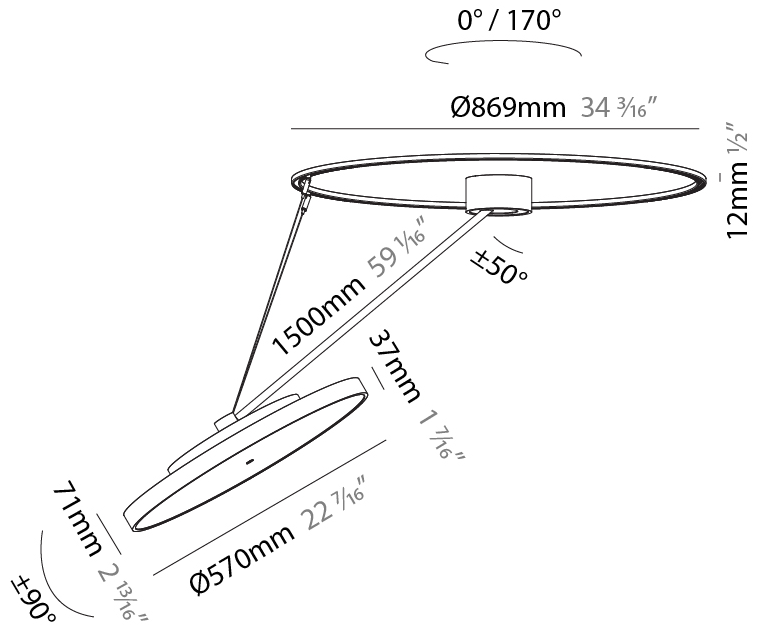

GENERAL

Series: Sign Diva Dancer
Subseries: Sign Diva Dancer
Partner: Prolicht
Division: Architectural
Installation: Suspension
Product Type: Pendant
Mounting Location: Ceiling
Light Distribution: Adjustable

PHYSICAL

Shape: Round
Diameter (mm): 570
Diameter (in): 22 7/16
Height (mm): 1620
Height (in): 63 3/4
Weight (kg): 6.0
Weight (lbs): 13.22
Diffuser: PMMA - Opal / Micro-Prism / Sparkling Secret / Vintage Industrial
Fixture Finish: SSR / BKV / CWI / CRY / HAB / UFT / ITA / RUA / FTG / MYG / LOD / PUS / FRO / FUP / KIA / POP / BLS / SPG / MEY / GOH / CHC / COM / ABZ / JAG / OBR / MOS / ROR
Fixture Material: PMMA / Extruded Aluminum / Steel

ELECTRICAL

Lamp Type: LED (Zhaga Standard)
Input Wattage (W): 58.3
Total Output Wattage (W): 46.9
Dimming: Tri-Mode (Non-Dimming and Phase Dimming (120Vac only) and 0-10V Dimming)
Driver Included: Yes
Driver Location: Integrated
Driver Type: Constant Current - Universal
Driver Class: Class 2
Input Voltage (V): 120 - 277
Constant Current (MA): 350

LED

Color Temperature (°K): 3000 / 3500 / 4000
Max. Delivered Lumen (lm): 6120 / 6233 / 6360
CRI: >90 CRI
Lamp Life (hrs): 50000

OPTICAL

Adjustability: Rotational Canopy 170°; Tilting Canopy ±50°; Tilting Head ±90°

RATINGS AND CERTIFICATIONS

Certified By: Certified for North American Standards
IP rating: IP20